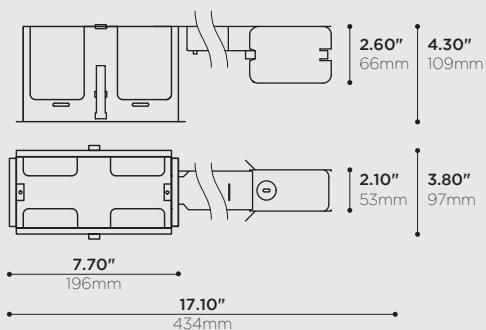

COMPATIBLE PRODUCTS • PRODUITS COMPATIBLES

RECESSED TRIMS • FINITIONS ENCASTRÉES

-Lxxx R39282-L... BILLS