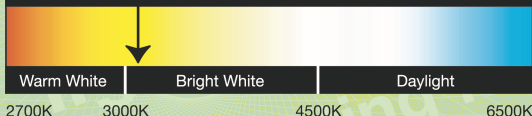

LED

lighting facts[®]

A Program of the U.S. DOE

Light Output (Lumens)	1090
Watts	14.18
Lumens per Watt (Efficacy)	76.9

Color Accuracy	81
Color Rendering Index (CRI)	

Light Color 3099 (Bright White)

Correlated Color Temperature (CCT)

LED Lumen Maintenance Projection at 50,000 Hours at 25°C Ambient*	90.37%
---	--------

Warranty**	Yes
------------	-----

All results, except LED Lumen Maintenance, are according to IESNA LM-79-2008: *Approved Method for the Electrical and Photometric Testing of Solid-State Lighting*. The U.S. Department of Energy (DOE) verifies product test data and results.