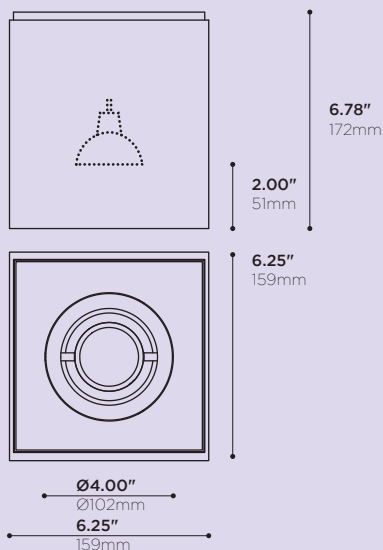

# Pola Box

C381

**Ceiling surface mounted luminaire with adjustable head, interchangeable reflectors, two snoot lengths, and high powered chip-on board LED sources are available. Compatible with Triac dimmers.**

## HOW TO ORDER • POUR COMMANDER

MODEL • MODÈLE

C381

SNOOT LENGTH • LONGUEUR PORTE-LENTILLE

- S SHORT SNOOT • PORTE-LENTILLE COURT
- L LONG SNOOT • PORTE-LENTILLE LONG

LIGHT SOURCE • SOURCE LUMINEUSE

- LC15C LED COB 350mA 15W 1000lm approx. 4000K 80 CRI
- LC15N LED COB 350mA 15W 1000lm approx. 3500K 80 CRI
- LC15W LED COB 350mA 15W 1000lm approx. 3000K 80 CRI
- LC15CH LED COB 350mA 15W 900lm approx. 4000K HIGH 95 CRI
- LC15NH LED COB 350mA 15W 900lm approx. 3500K HIGH 95 CRI (R9 50+)
- LC15WH LED COB 350mA 15W 900lm approx. 3000K HIGH 95 CRI (R9 50+)
- H35 12V GU5.3 MR16 35W MAX
- H50 12V GU5.3 MR16 50W MAX
- HG50 120V GU10 MR16 50W MAX

OPTICS • OPTIQUES

- L20 20° BEAM (TIR LENS) • FAISCEAU 20° (LENTILLE RTI) (-LCxx)
- L30 30° BEAM (TIR LENS) • FAISCEAU 30° (LENTILLE RTI) (-LCxx)
- L40 40° BEAM (TIR LENS) • FAISCEAU 40° (LENTILLE RTI) (-LCxx)
- R16 16° BEAM (REFLECTOR) • FAISCEAU 16° (RÉFLECTEUR) (-LCxx)
- R28 28° BEAM (REFLECTOR) • FAISCEAU 28° (RÉFLECTEUR) (-LCxx)
- R42 42° BEAM (REFLECTOR) • FAISCEAU 42° (RÉFLECTEUR) (-LCxx)